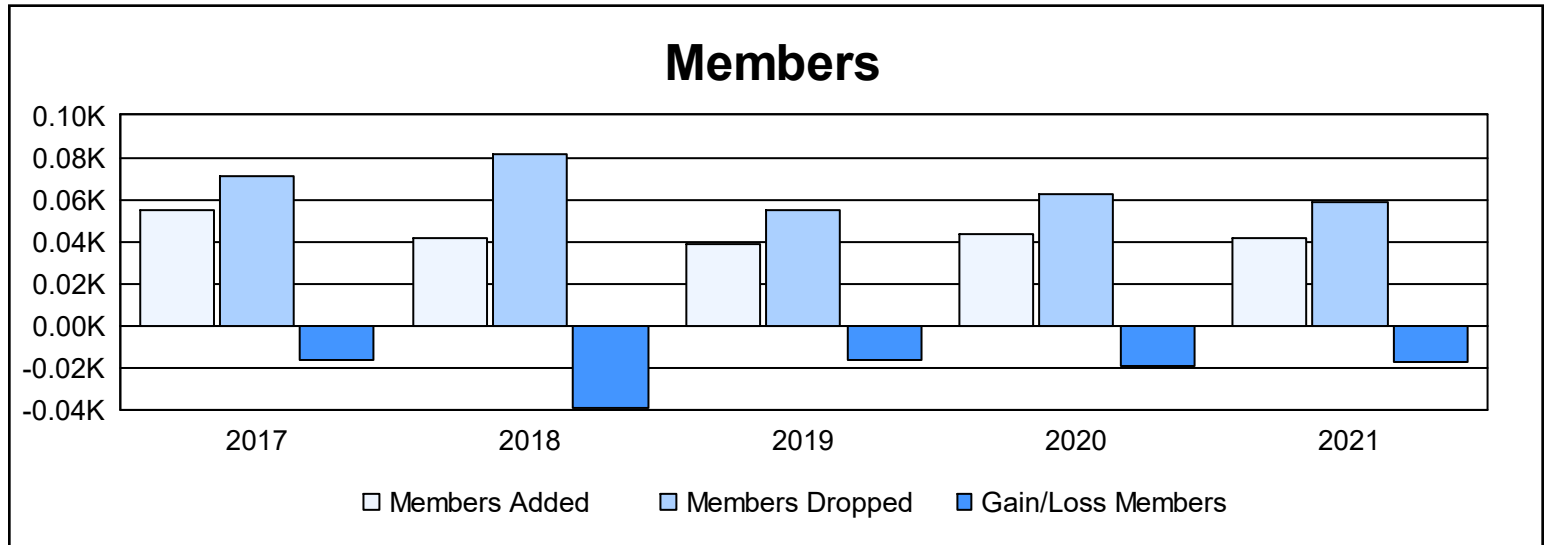

Year	New Clubs	Dropped Clubs	Gain/ Loss Clubs	New Members	Charter Members	Reinstate Members	Transfer Members	Total Member Added	Total Members Dropped	Gain/ Loss Members
2016-2017	0	1	-1	53	0	2	0	55	71	-16
2017-2018	0	2	-2	38	0	2	2	42	81	-39
2018-2019	0	0	0	35	0	4	0	39	55	-16
2019-2020	0	1	-1	41	0	1	1	43	62	-19
2020-2021	0	0	0	41	0	0	1	42	59	-17
<b>Average</b>	<b>0</b>	<b>1</b>	<b>-1</b>	<b>42</b>	<b>0</b>	<b>2</b>	<b>1</b>	<b>44</b>	<b>66</b>	<b>-21</b>

### Membership Composition June 2021 Cumulative