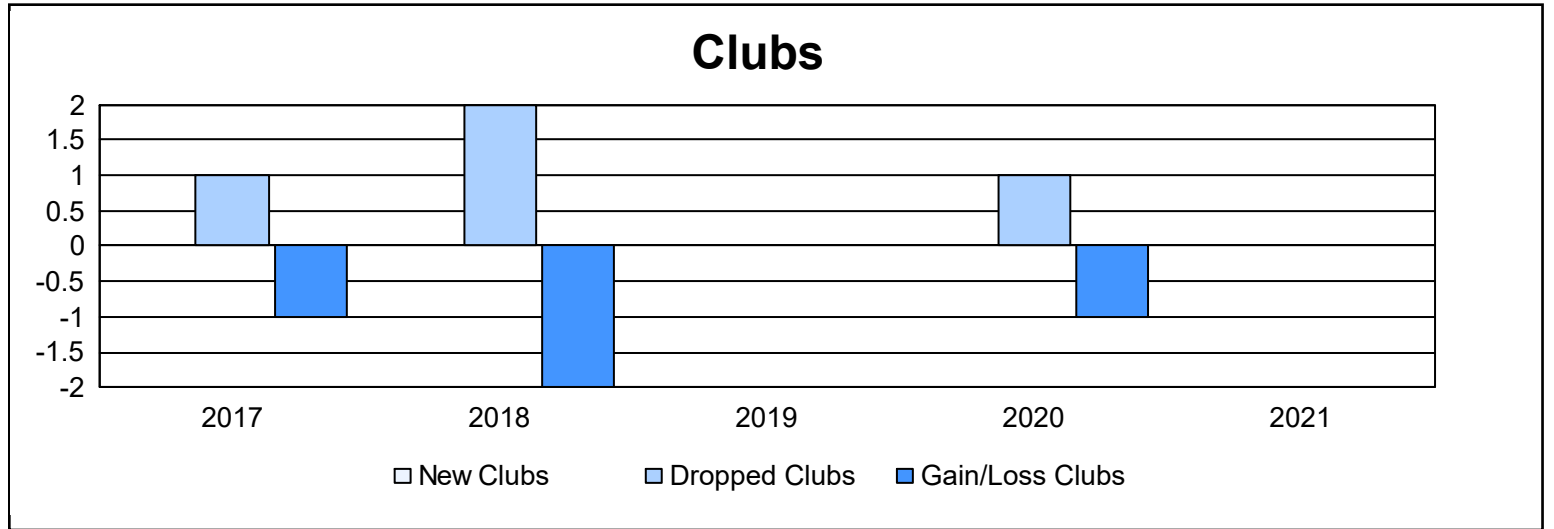

Year	New Clubs	Dropped Clubs	Gain/ Loss Clubs	New Members	Charter Members	Reinstate Members	Transfer Members	Total Member Added	Total Members Dropped	Gain/ Loss Members
2016-2017	0	1	-1	53	0	2	0	55	71	-16
2017-2018	0	2	-2	38	0	2	2	42	81	-39
2018-2019	0	0	0	35	0	4	0	39	55	-16
2019-2020	0	1	-1	41	0	1	1	43	62	-19
2020-2021	0	0	0	41	0	0	1	42	59	-17
<b>Average</b>	<b>0</b>	<b>1</b>	<b>-1</b>	<b>42</b>	<b>0</b>	<b>2</b>	<b>1</b>	<b>44</b>	<b>66</b>	<b>-21</b>

### Membership Composition June 2021 Cumulative